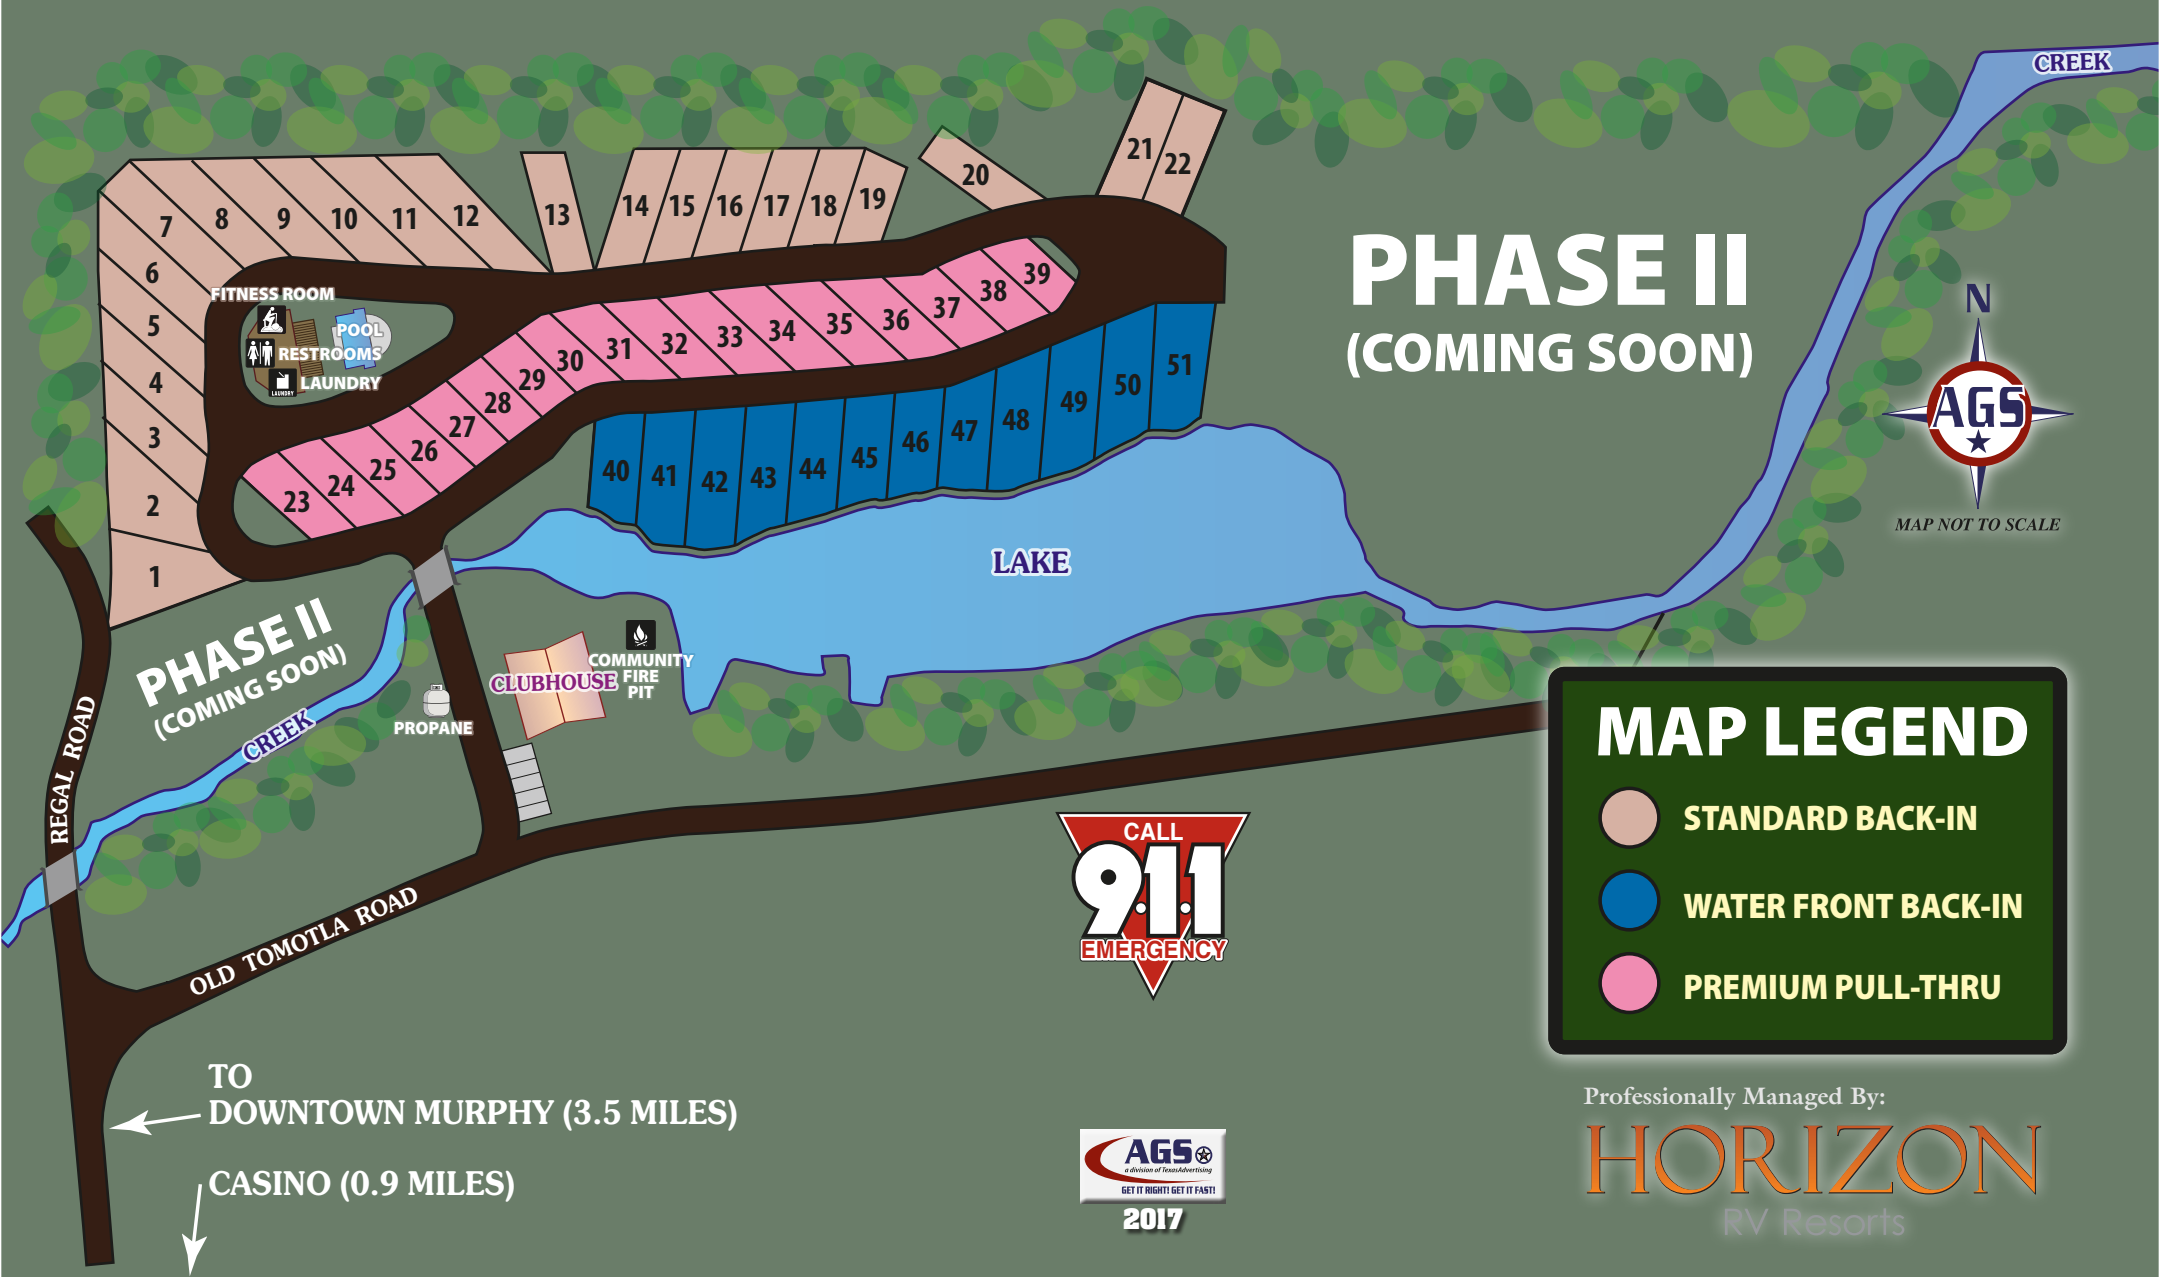

VALLEY RIVER

RV RESORT

65 Old Tomotla Road
 Murphy, NC 28906
 (828) 385-4220
www.ValleyRiverRV.com
Stay@ValleyRiverRV.com

PHASE II (COMING SOON)

MAP LEGEND

- STANDARD BACK-IN
- WATER FRONT BACK-IN
- PREMIUM PULL-THRU

Professionally Managed By:
HORIZON
 RV Resorts

TO
 DOWNTOWN MURPHY (3.5 MILES)
 CASINO (0.9 MILES)